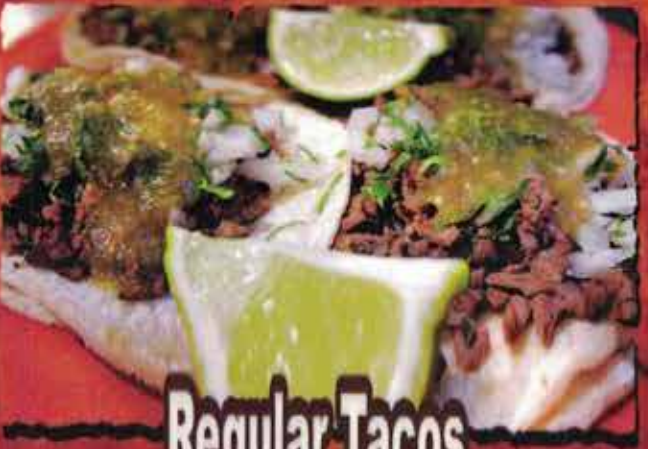

your choice of meat, lettuce, tomato, cheese, salsa, sour cream & guacamole

SUPER TACO PLATE

One super taco served w/rice & bean

CRISPY TACO

your choice of meat, cheese, lettuce & tomato

CRISPY TACO PLATE (rice & beans on the side)

- WITH 2 TACOS

SHRIMP TACO

FISH TACO (1) (TILAPIA)

lightly breaded

FISH TACO PLATE

- WITH 2 TACOS

VEGETARIAN TACO

beans, rice lettuce, tomato, cheese, salsa, sour cream & guacamole

VEGETARIAN TACO PLATE

One Taco w/rice & beans on the side

TACO SALAD

Crispy flour tortilla, meat, beans, lettuce, tomato, cheese, salsa, sour cream & guacamole

VEGETARIAN TACO SALAD

all above no meat (whole beans)

CHILE RELLENO

TAMAL (chicken or pork)

SOUR CREAM

FLOUR OR CORN TORTILLA

ENCHILADA

EXTRA CHIPS & SALSA

AMERICAN DISHES

HAMBURGER